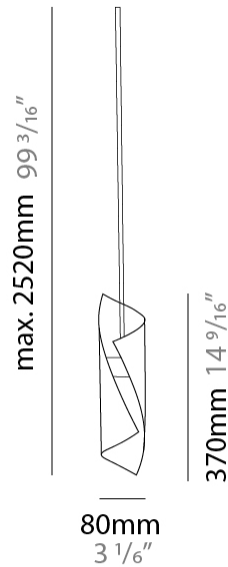

PROJECT	
TYPE	
SPECIFIER	
QUANTITY	
DATE	

HUE SUSPENSION

D131006- _____
base number

1. To build a product code in our configurator select the specify button on the base model # product page
2. To build a manual product code on this datasheet choose from the options listed below in blue font and add the suffix to the base model #

GENERAL

Series: HUE
Brand: Knikerboker
Division: Design
Mounting Type: Suspension
Mounting Location: Ceiling
Subcategory: Pendant

PHYSICAL

Shape: Abstract
Diameter (mm): 80
Diameter (in): 3 1/8
Height (mm): 370
Height (in): 14 9/16
Max. Overall Height (mm): 2520
Max. Overall Height (in): 99 3/16
Light Distribution: Direct / Indirect
Fixture Finish: EWH / EBK / MAN / COF / PRD / SLF / GLF / CLF / BRL / EWS / EWG / EWC / EWR / EBS / EBG / EBC / EBC / EBB / MAS / MAD / MAC / MAB / COS / CGO / CCL / CBL / PRS / PRG / PRC / PRB
Fixture Material: Metal
Cable Details: 1 Silicone Cable 2000mm / 78 3/4"

ELECTRICAL

Number of Lamps: 1
Lamp Type: LED Retrofit
Lamp Shape: MR16
Bulb Included: Bulb Not Included
Max. Wattage Per Lamp (W): 6.5
Lamp Base: GU10
Input Voltage (V): 120

LED

OPTICAL

Optic°: 25

RATINGS AND CERTIFICATIONS

Certified By: Certified for North American Standards
IP rating: IP20