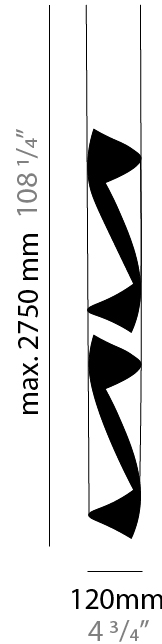

HUE SUSPENSION

D131018- _____
base number

1. To build a product code in our configurator select the specify button on the base model # product page
2. To build a manual product code on this datasheet choose from the options listed below in blue font and add the suffix to the base model #

GENERAL

Series: HUE
Brand: Knikerboker
Division: Design
Mounting Type: Suspension
Mounting Location: Ceiling
Subcategory: Pendant

PHYSICAL

Shape: Abstract
Diameter (mm): 120
Diameter (in): 4 3/4
Height (mm): 1100
Height (in): 43 5/16
Max. Overall Height (mm): 2750
Max. Overall Height (in): 108 3/4
Light Distribution: Direct / Indirect
Fixture Finish: EWH / EBK / MAN / COF / PRD / SLF / GLF / CLF / BRL / EWS / EWG / EWC / EWR / EBS / EBG / EBC / EBC / EBB / MAS / MAD / MAC / MAB / COS / CGO / CCL / CBL / PRS / PRG / PRC / PRB
Fixture Material: Metal
Cable Details: 1 Silicone Cable 2000mm / 78 3/4"

ELECTRICAL

Number of Lamps: 4
Lamp Type: LED Retrofit
Lamp Shape: MR16
Bulb Included: Bulb Not Included
Max. Wattage Per Lamp (W): 6.5
Lamp Base: GU10
Input Voltage (V): 120

LED

OPTICAL

RATINGS AND CERTIFICATIONS

Certified By: Certified for North American Standards
IP rating: IP20

PROJECT	_____
TYPE	_____
SPECIFIER	_____
QUANTITY	_____
DATE	_____