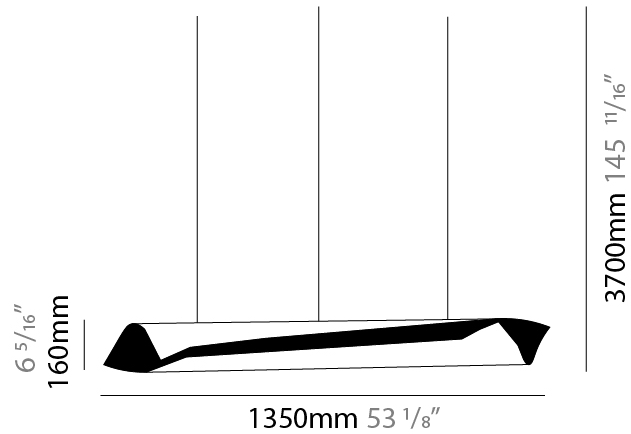

PROJECT
TYPE
SPECIFIER
QUANTITY
DATE

HUE SUSPENSION

D131213- _____
base number

1. To build a product code in our configurator select the specify button on the base model # product page
2. To build a manual product code on this datasheet choose from the options listed below in blue font and add the suffix to the base model #

GENERAL

Series: HUE
Brand: Knikerboker
Division: Design
Mounting Type: Suspension
Mounting Location: Ceiling
Subcategory: Pendant

PHYSICAL

Shape: Abstract
Diameter (mm): 160
Diameter (in): 6 ⁵/₁₆
Height (mm): 1350
Height (in): 53 ¹/₈
Max. Overall Height (mm): 3700
Max. Overall Height (in): 145 ¹¹/₁₆
Light Distribution: Direct / Indirect
Fixture Finish: EWH / EBK / MAN / COF / PRD / SLF / GLF / CLF / BRL / EWS / EWG / EWC / EWR / EBS / EBG / EBC / EBC / EBB / MAS / MAD / MAC / MAB / COS / CGO / CCL / CBL / PRS / PRG / PRC / PRB
Fixture Material: Metal
Cable Details: 1 Silicone Cable 2000mm / 78 3/4"

ELECTRICAL

Number of Lamps: 4
Lamp Type: LED Retrofit
Bulb Included: Bulb Not Included
Max. Wattage Per Lamp (W): 4.5
Lamp Base: E26
Input Voltage (V): 120
Upon Request: 277Vac / GU10

LED

OPTICAL

RATINGS AND CERTIFICATIONS

Certified By: Certified for North American Standards
IP rating: IP20